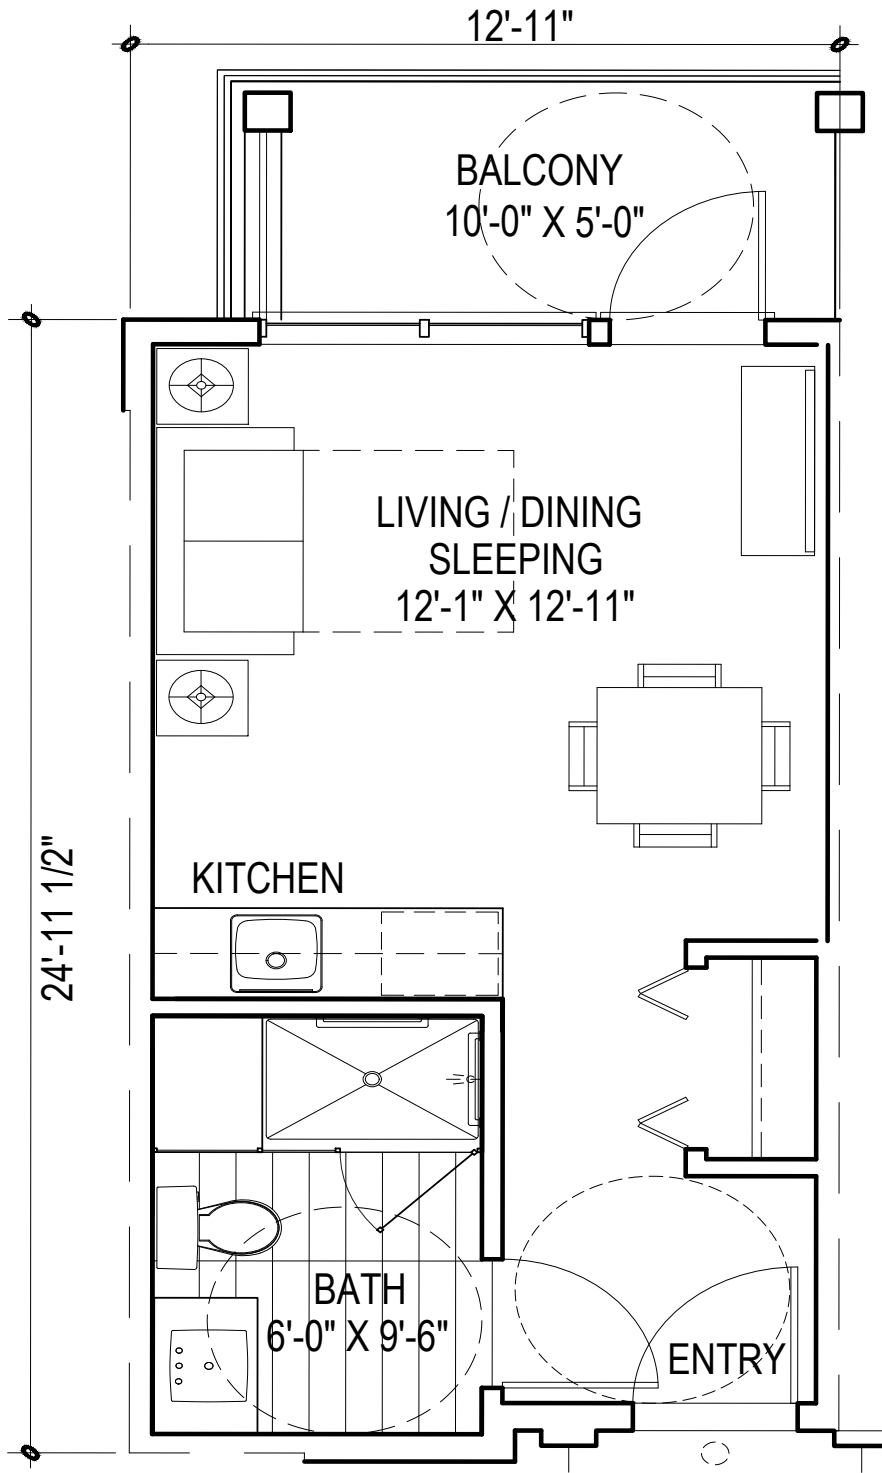

Hamilton

HIGH STREET RESIDENCE

Floor Plan A | 317 SF | Studio

Units with this Floor Plan:

- 239
- 339
- 439

THE DEVELOPER RESERVES THE RIGHT TO MAKE MODIFICATIONS OR SUBSTITUTIONS SHOULD THEY BE NECESSARY. ANY MEASUREMENTS PROVIDED ARE APPROXIMATE ONLY. E.&O.E.