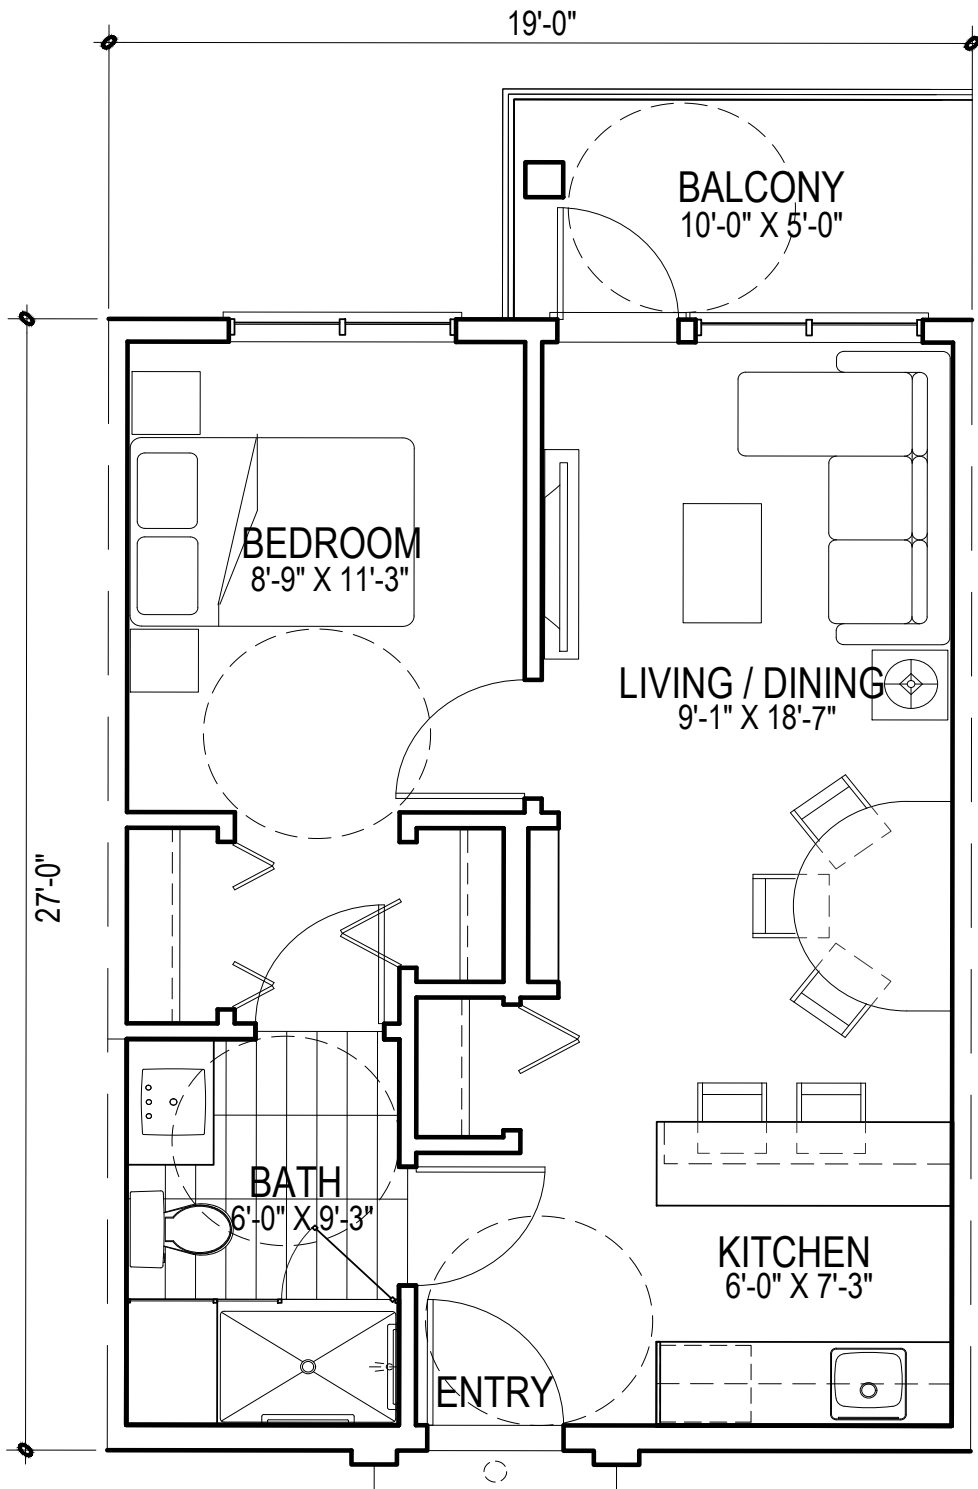

# Hamilton

HIGH STREET RESIDENCE

## Floor Plan B | 508 SF | 1 Bedroom

### Units with this Floor Plan:

223, 229, 230, 232, 233, 236

323, 329, 330, 332, 333, 336

423, 429, 430, 432, 433, 436