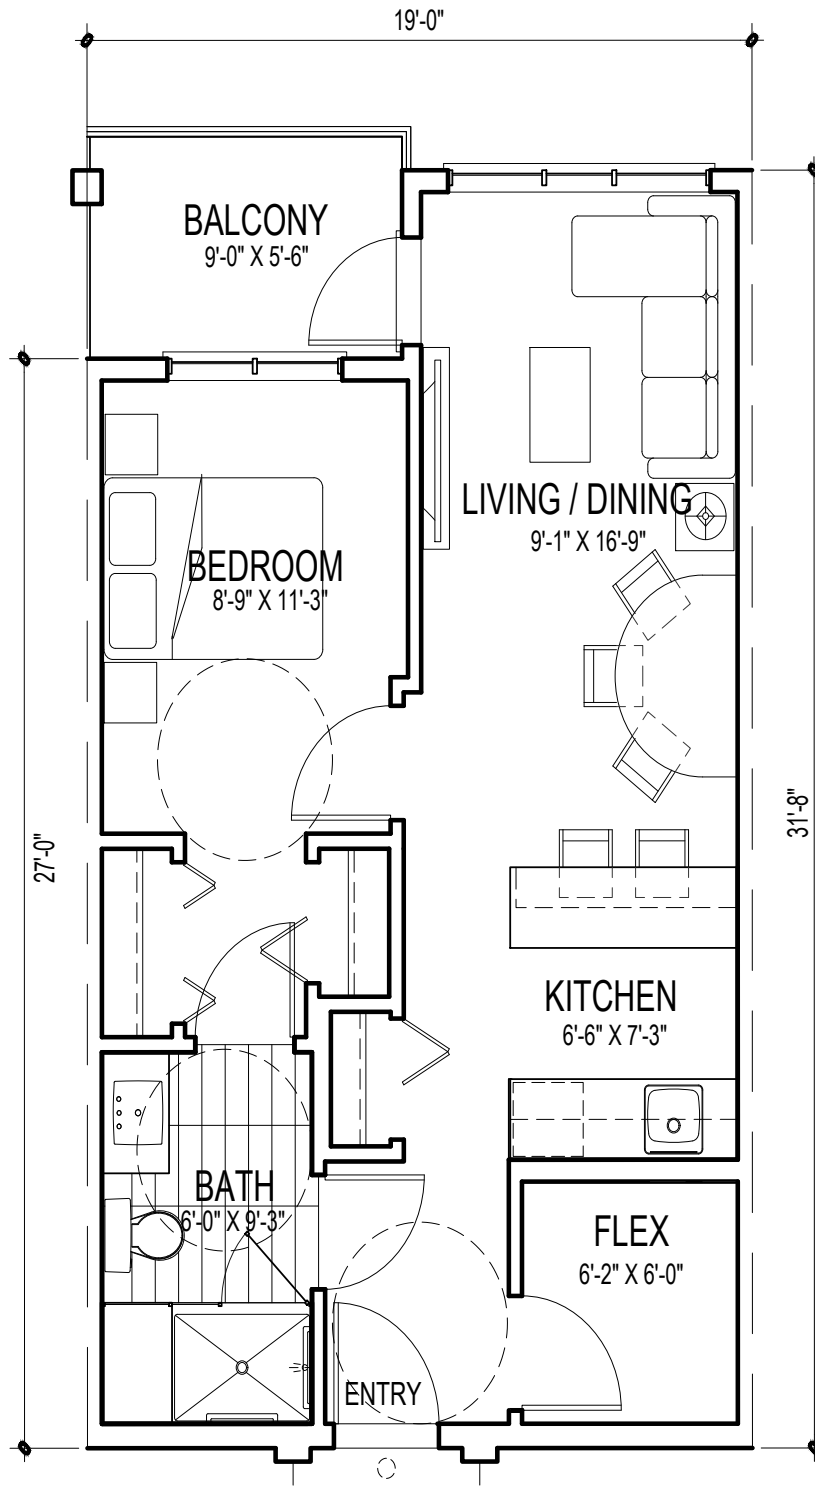

Hamilton

HIGH STREET RESIDENCE

Floor Plan C | 554 SF | 1 Bedroom + Flex Space

Units with this Floor Plan:

214, 216

311, 312, 314, 316

411, 412, 414, 416

THE DEVELOPER RESERVES THE RIGHT TO MAKE MODIFICATIONS OR SUBSTITUTIONS SHOULD THEY BE NECESSARY. ANY MEASUREMENTS PROVIDED ARE APPROXIMATE ONLY. E.&O.E.