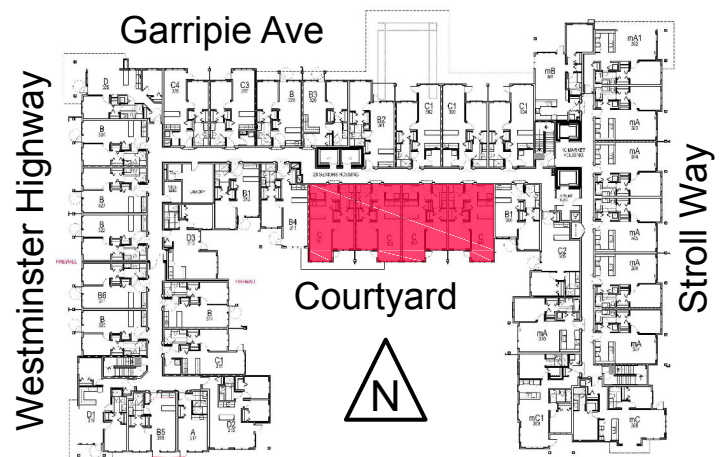

Hamilton

HIGH STREET RESIDENCE

Floor Plan C | 554 SF | 1 Bedroom + Flex Space

Units with this Floor Plan:

214, 216

311, 312, 314, 316

411, 412, 414, 416

THE DEVELOPER RESERVES THE RIGHT TO MAKE MODIFICATIONS OR SUBSTITUTIONS SHOULD THEY BE NECESSARY. ANY MEASUREMENTS PROVIDED ARE APPROXIMATE ONLY. E.&O.E.